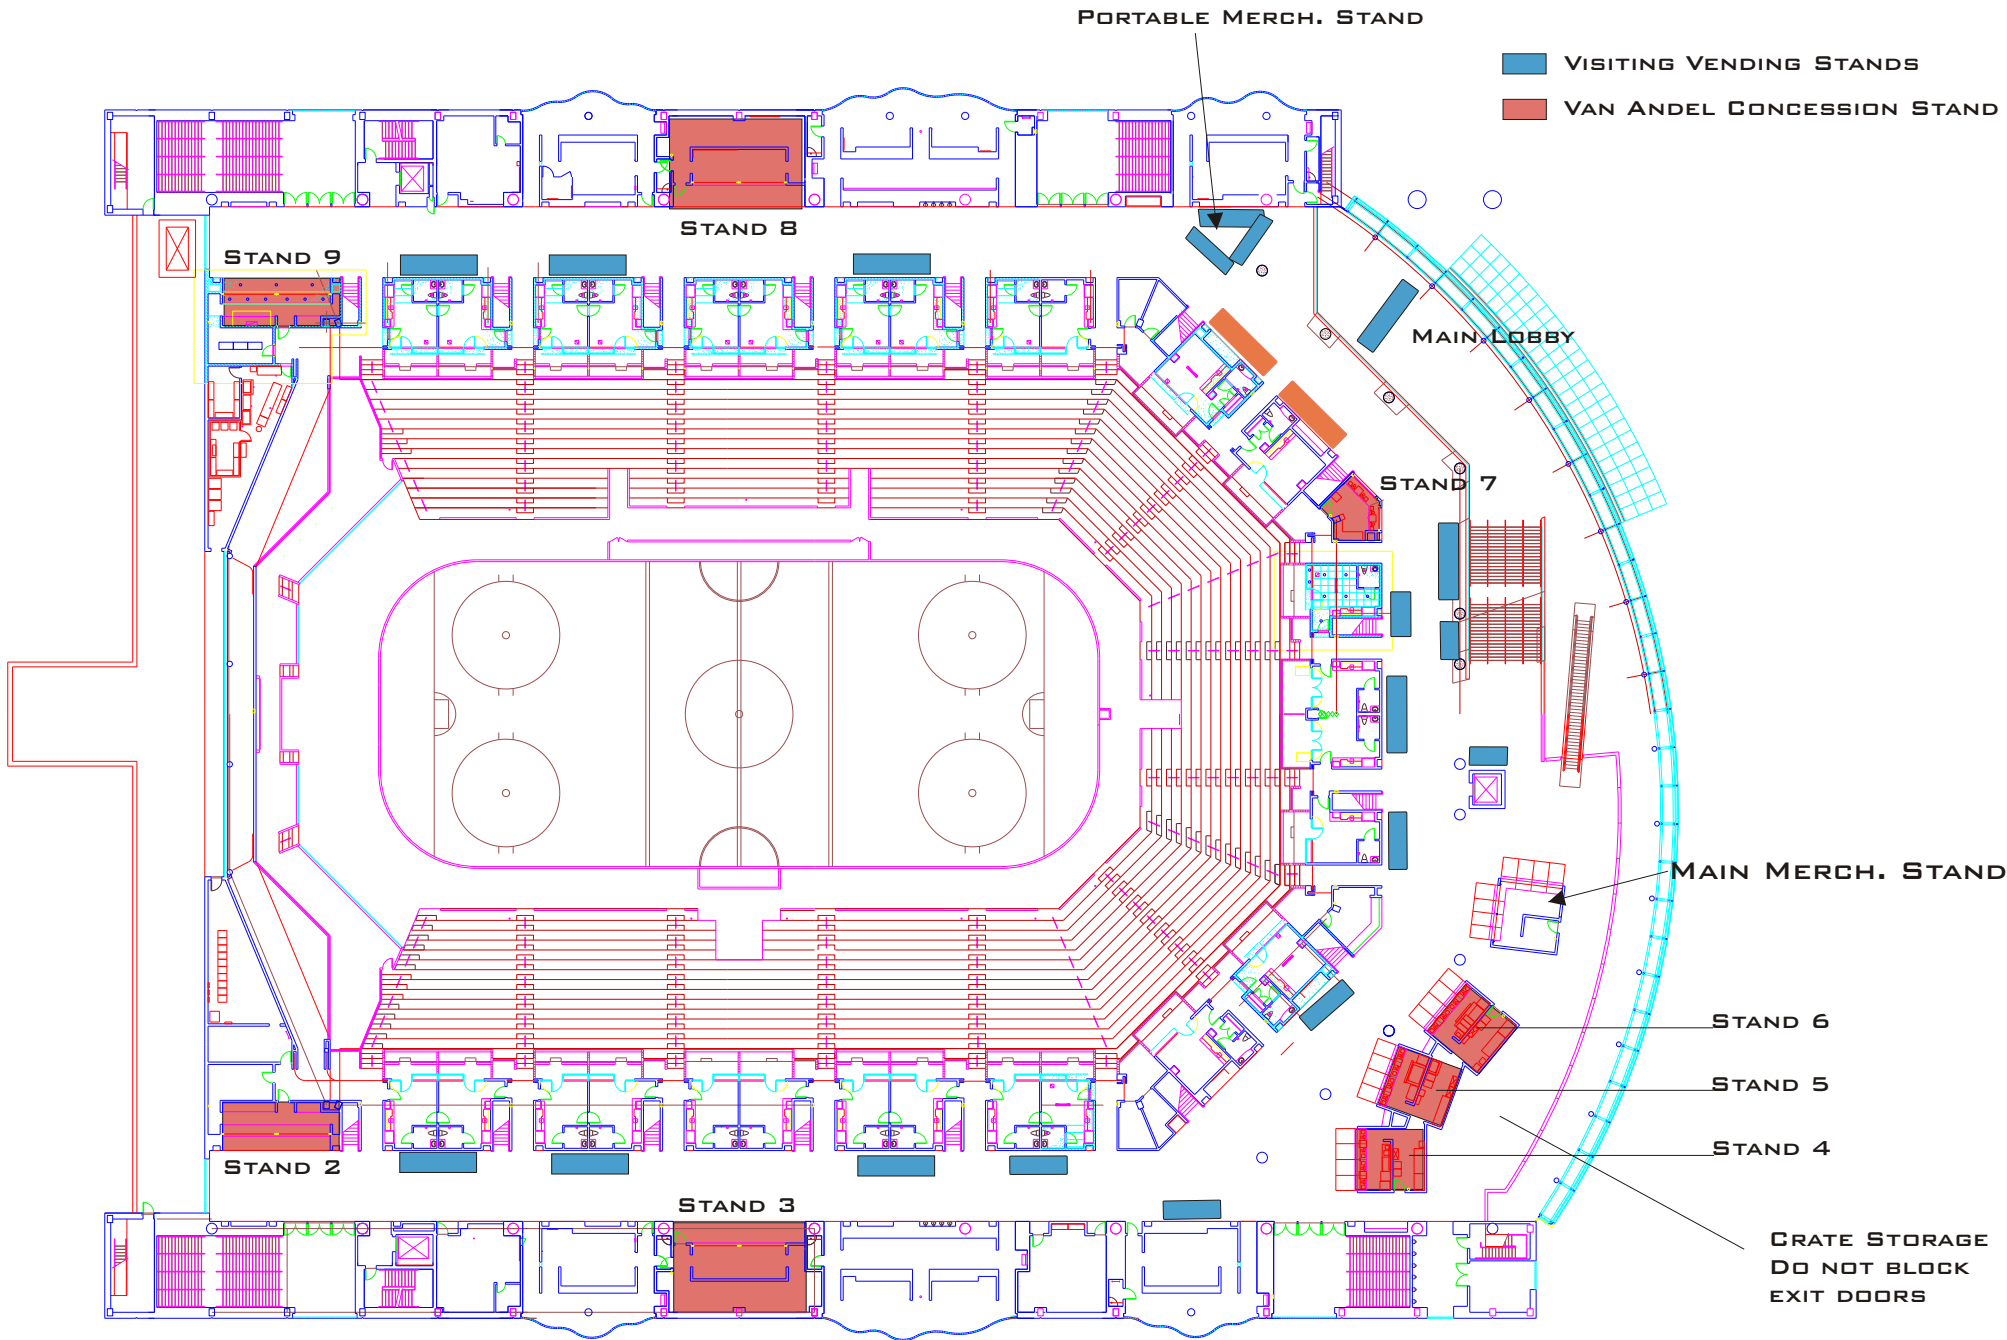

VAN ANDEL ARENA CONCOURSE LEVEL

PORTABLE MERCH. STAND

■ VISITING VENDING STANDS

■ VAN ANDEL CONCESSION STAND

STAND 9

STAND 8

MAIN LOBBY

STAND 7

MAIN MERCH. STAND

STAND 6

STAND 5

STAND 4

STAND 2

STAND 3

CRATE STORAGE
DO NOT BLOCK
EXIT DOORS