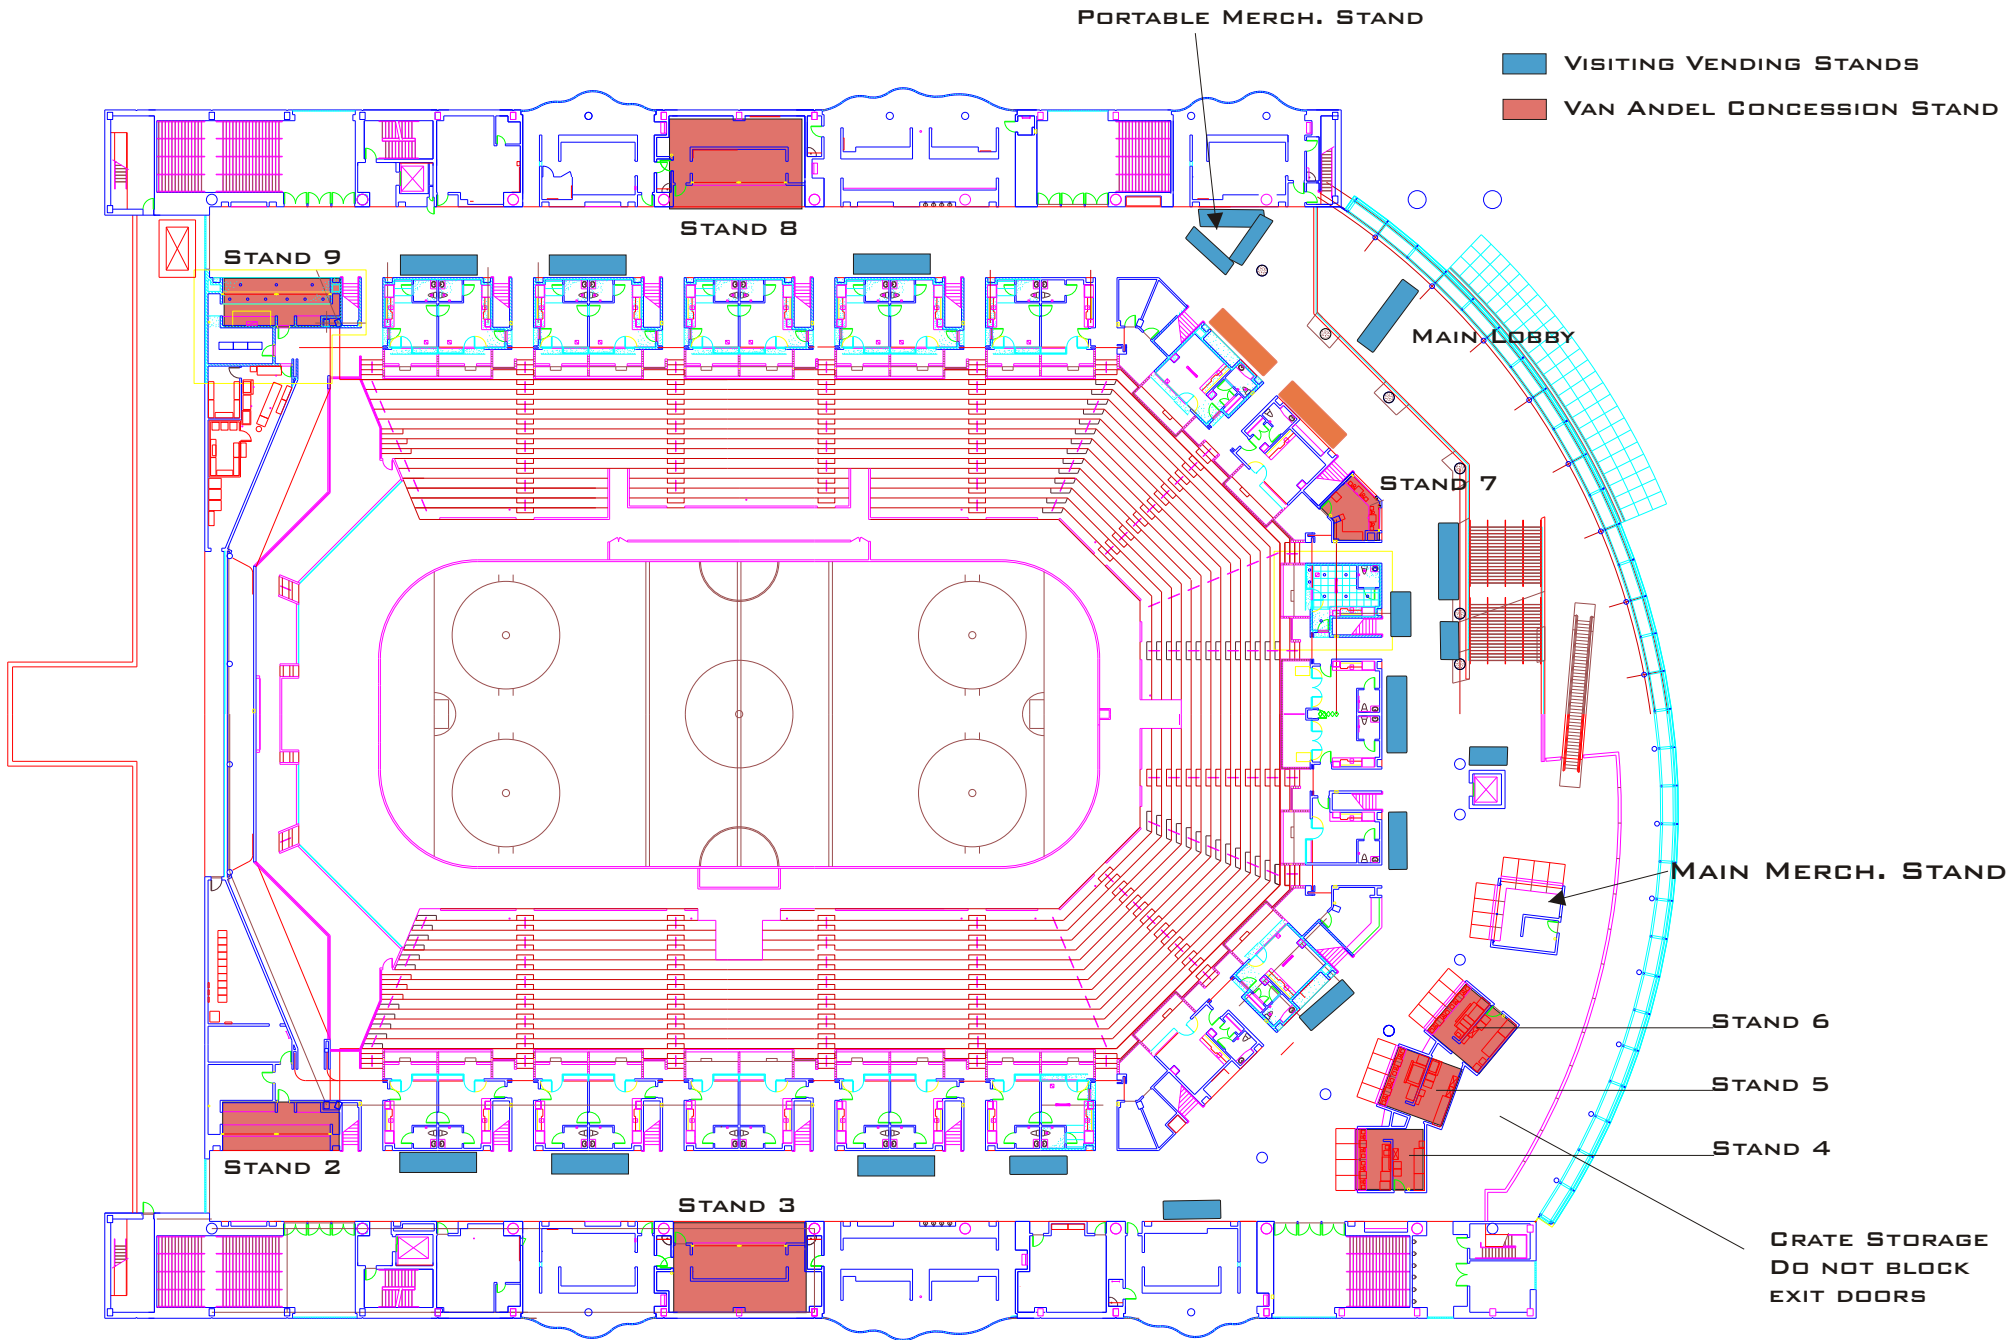

VAN ANDEL ARENA CONCOURSE LEVEL

PORTABLE MERCH. STAND

- VISITING VENDING STANDS
- VAN ANDEL CONCESSION STAND

STAND 9

STAND 8

MAIN LOBBY

STAND 7

MAIN MERCH. STAND

STAND 6

STAND 5

STAND 4

STAND 2

STAND 3

CRATE STORAGE
DO NOT BLOCK
EXIT DOORS